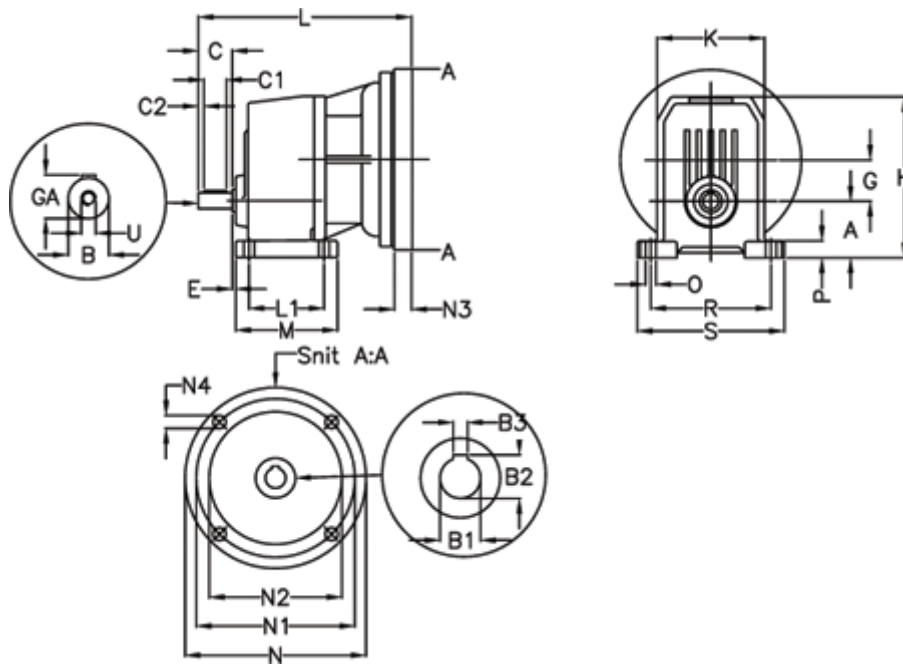

Article number: 40550200241225

Description: Single Stage Helical Gear
S 201-2,4-P71B5

Measures

A = 55	E = 19.0	M = 107.5	R = 130
B = 19	F = 6x6x30	N = 160	S = 155
B1 = 14	G = 43.5	N1 = 130	U = M6
B2 = 16.3	GA = 21.5	N2 = 110	
B3 = 5	H = 164.5	N3 = -	
C = 40	K = 110	N4 = M8x16	
C1 = 30	L = 207	O = 10	
C2 = 5	L1 = 77.5	P = 17.5	